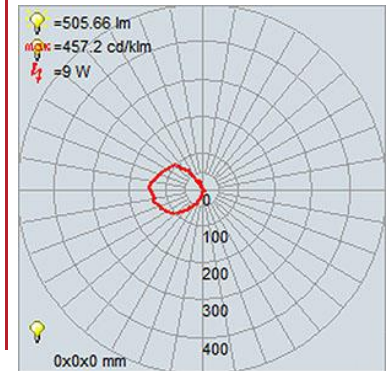

PRODUCT MEASUREMENTS

FIXTURE	BACKPLATE / CANOPY
Length:	Length
Width: 7.5"	Width: 4.5"
Diameter	Diameter:
Height: 12.25"	Height: 4.5"
Extension: 9.25"	
Overall Height:	

TECHNICAL SPECIFICATIONS

SPECIFICATIONS

Quantity: _____

Notes: _____

LINE DRAWING

IES FILE

In addition to Access Lighting's purchase and warranty terms and conditions, by signing below or placing an order, you agree that you are authorized to bind the entity placing any order and acknowledge the following: All of sizes and measurements are approximate and all images are for illustrative purposes only. In the event of an inconsistency, the "Product Measurements" section controls. There also may be slight differences in the colors and designs compared to the displayed and printed images.