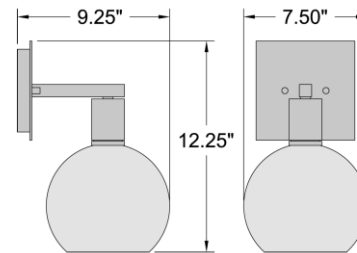

PRODUCT MEASUREMENTS

FIXTURE	BACKPLATE / CANOPY
Length:	Length
Width: 7.5"	Width: 4.5"
Diameter	Diameter:
Height: 12.25"	Height: 4.5"
Extension: 9.25"	
Overall Height:	

TECHNICAL SPECIFICATIONS

SPECIFICATIONS

Quantity: _____

Notes: _____

LINE DRAWING

IES FILE

In addition to Access Lighting's purchase and warranty terms and conditions, by signing below or placing an order, you agree that you are authorized to bind the entity placing any order and acknowledge the following: All of sizes and measurements are approximate and all images are for illustrative purposes only. In the event of an inconsistency, the "Product Measurements" section controls. There also may be slight differences in the colors and designs compared to the displayed and printed images.